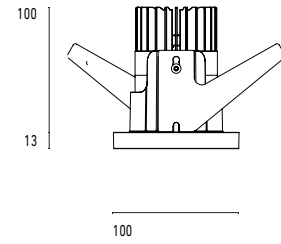

101 10 000114.021

Model

Name	Mono 100 Type 1 Recessed Downlighter
Finish	Structured Black
Area	Indoor

System

Power (Luminaire)	16W
Power (System)	19W
Voltage	240V-AC
Optics	Rotationally Symmetrical Direct 60°
Colour Temperature	3000°K
Luminous Flux	1436lm
TM30	Rf95 Rg103
CRI	Ra98
Lumen Maintenance	L90 B10 50000hrs
Chromaticity	<3 McAdam Step Ellipse
Articulation	Fixed
Cut-Out	
Ingress Protection	IP44
Control Device	Remote Fixed Output (Included)
Class	III